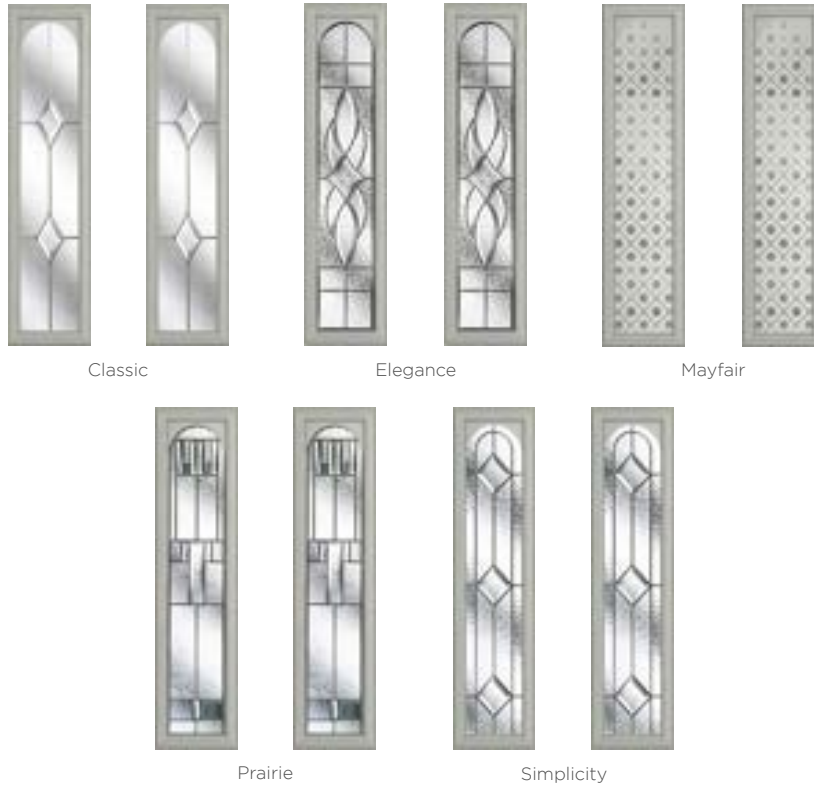

An Elegant Twist

Similar to the Whitmore but with an elegant twist, the Elmhurst offers a softer look with curved arch glazing.

5 Decorative Glass Options

Elmhurst
Colour - Agate Grey
Glass - Elegance

Learn more about these styles at compdoor.co.uk