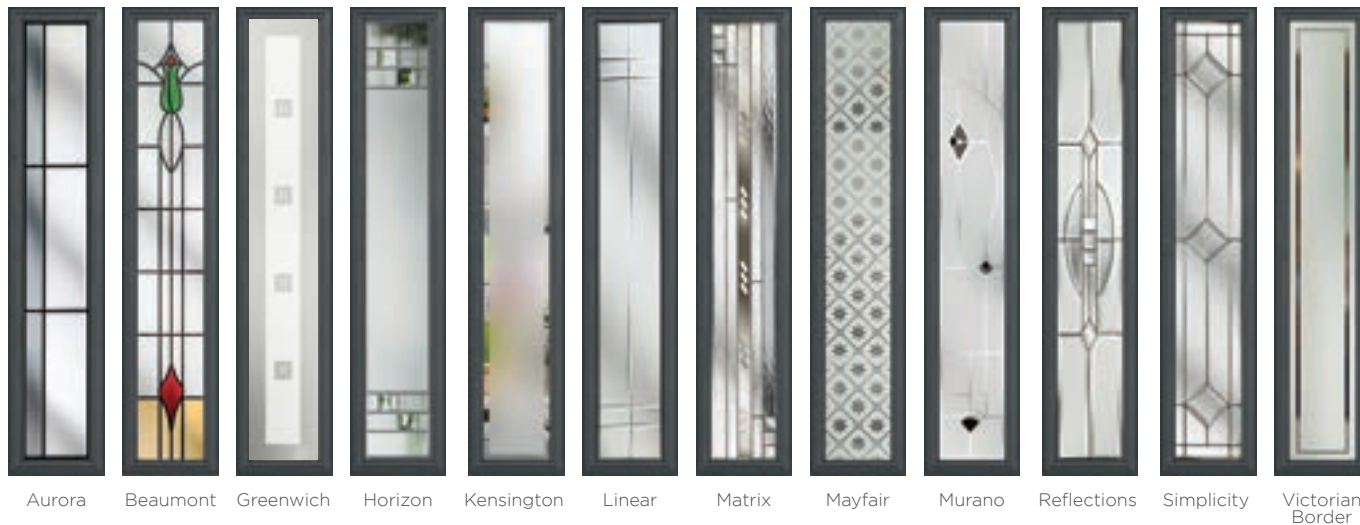

Contemporary Look

This highly-desirable contemporary door style works well with either our standard range of handles or upgrade to our range of stainless-steel bar handles.

12 Decorative Glass Options

Abercorn
Colour - Anthracite Grey
Glass - Matrix

This door is available with or without grooves

Available with Ultimate Glass Surround.

Learn more about these styles at compdoor.co.uk 25