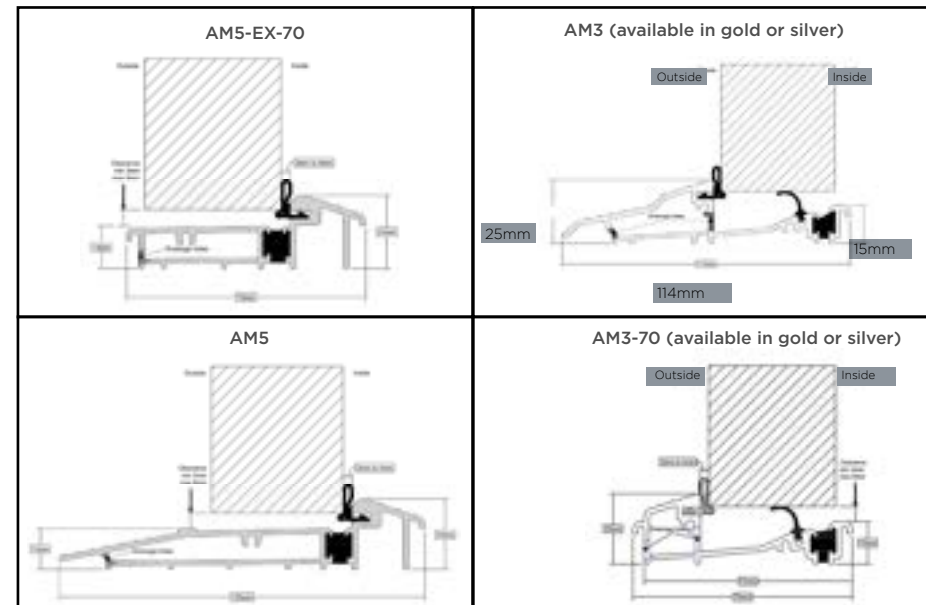

Thresholds

Our six threshold choices include standard uPVC or two aluminium options.