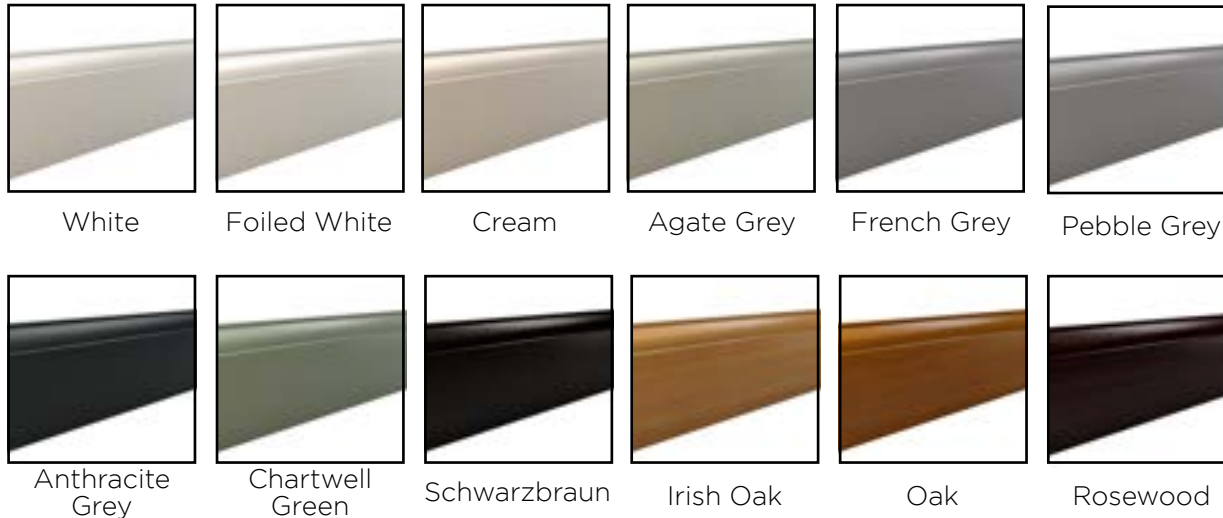

Available on all of our following ranges:
Whitmore, Aston, Abercorn, Bedford, Brampton, Cornwall, Hamilton, Montrose, Mowbray, Sussex, Sutherland, Richmond, Rutland, Wellington, and Westminster.

Complementary Backing Glass

With thirteen different patterns to choose from, there is always a style to suit.

Door Colours

18 stunning colours available, in any combination inside and out, there is an option for everyone.

Frame Colours

Outer Frame Options

InvisiEdge Colours

Our technically advanced InvisiEdge system gives a seamless colour edge to the door faces maintaining perfect aesthetics whilst ensuring up to 100% moisture resistance.

White InvisiEdge comes as standard. We utilise brown or caramel to compliment Rosewood, Oak and Irish Oak. Grey InvisiEdge compliments Anthracite Grey, Schwarzbraun and Black doors.

Thresholds

Our six threshold choices include standard uPVC or two aluminium options.