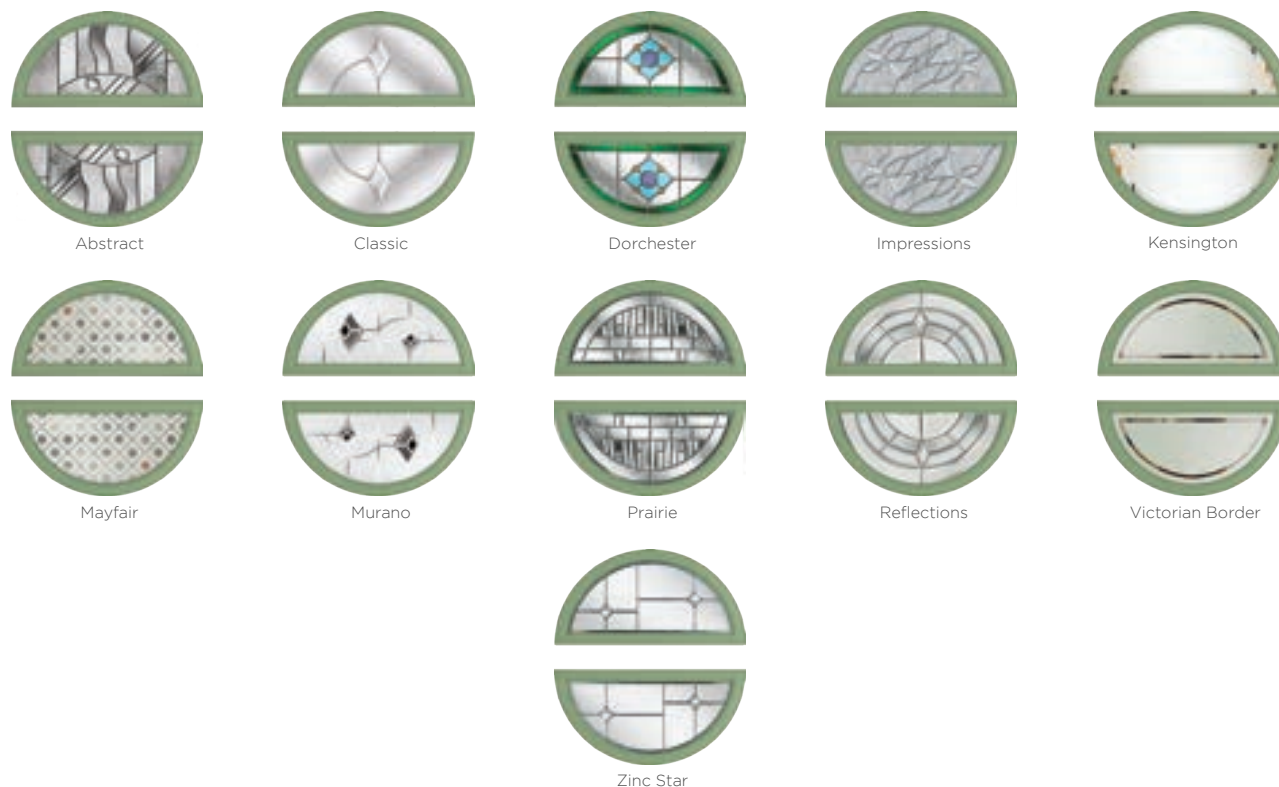

The All Rounder

The Kent door really is unique with its glazing design almost going full circle. This style looks equally good with one of the comprehensive glass designs as it does with simple satin glass.

11 Decorative Glass Options

Kent
Colour - Chartwell Green
Glass - Classic

This door is available with or without grooves

32 Build your own door at compdoor.co.uk