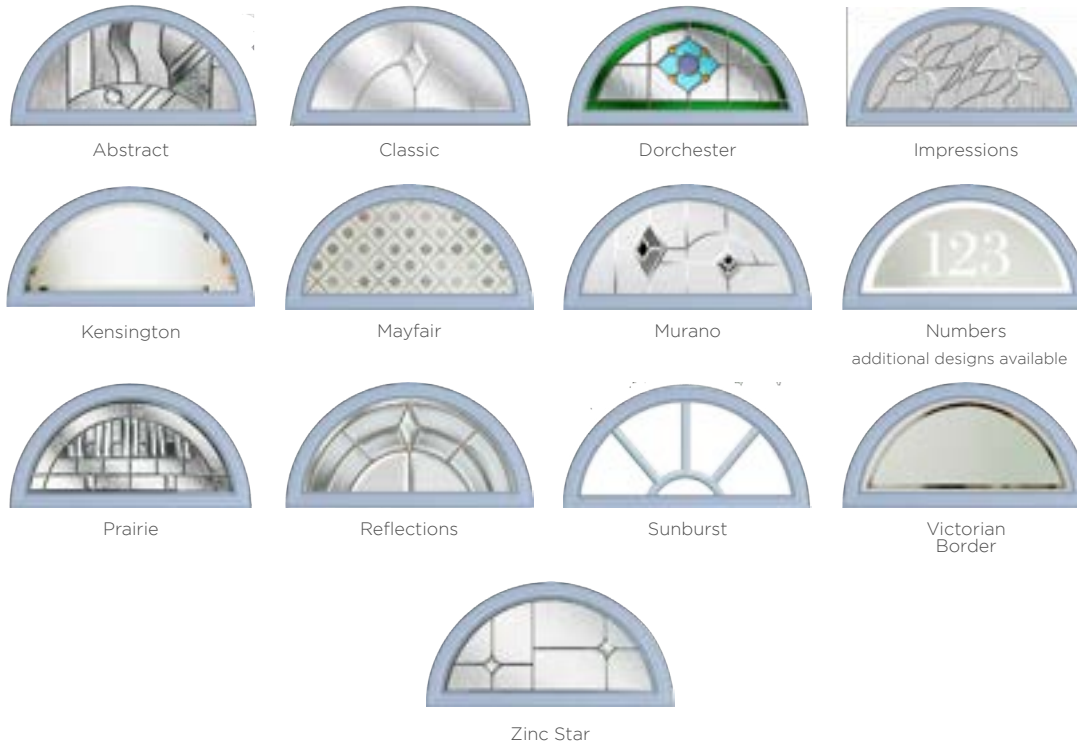

Classically Curved

The Winslow features an eye-catching half-moon panel that can either be solid or glazed for the desired effect.

13 Decorative Glass Options

Winslow
Colour - Duck Egg Blue
Glass - Reflections