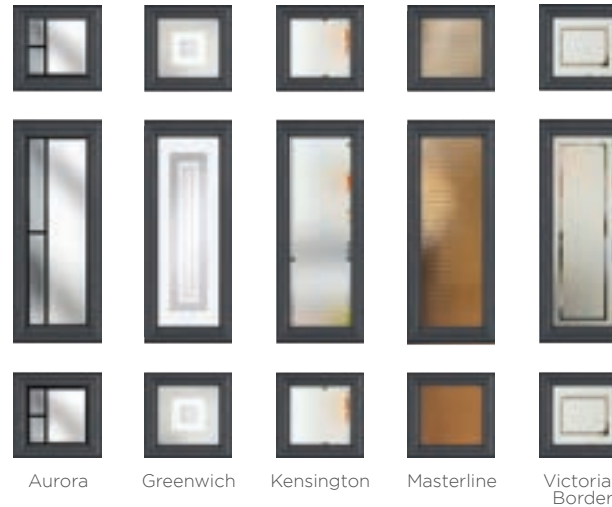

7 Decorative Glass Options

Aurora

Bullseye

Greenwich

Masterline

Kensington

Sticks

Victorian Border

Available with Ultimate Glass Surround.

Sussex
Colour - Agate Grey
Glass - Aurora

This door is available with or without grooves

Learn more about these styles at compdoor.co.uk 29

Strength in Style

Our York door pairs perfectly with classic or modern door furniture, such as traditional or bar handles.

5 Decorative Glass Options

York
Colour - Slate Grey
Glass - Kensington

This door is available with or without grooves

30 **Build your own door at compdoor.co.uk**

Full Length Glamour

It doesn't get any more contemporary than the modern design of our Rutland door taking advantage of full-length glazing.