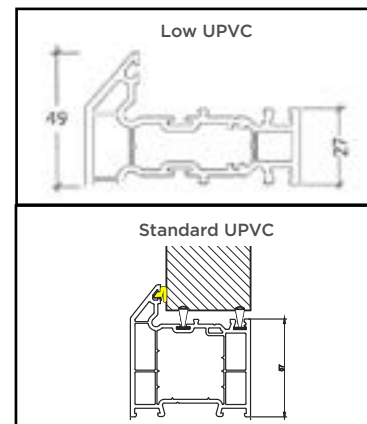

Thresholds

Our six threshold choices include standard uPVC or two aluminium options.