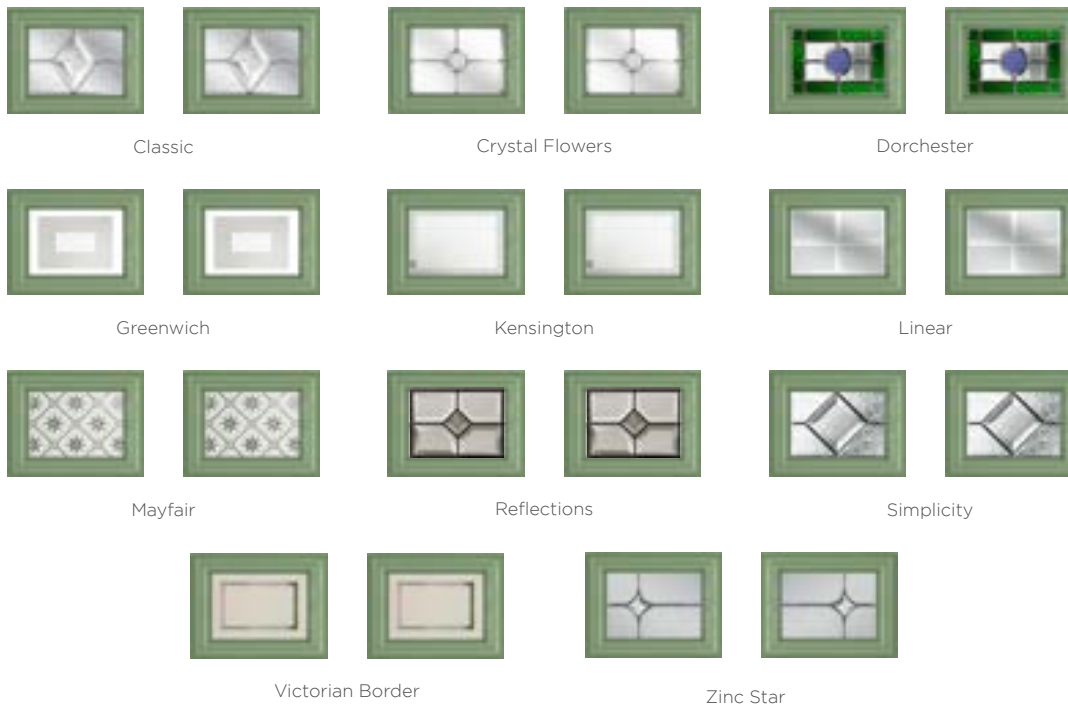

Majestic Masterpiece

The Middleton door complements authentic Edwardian and Georgian architecture with the option to include glazing in the top panels.

11 Decorative Glass Options

Middleton 2
Colour - Chartwell Green
Glass - Simplicity