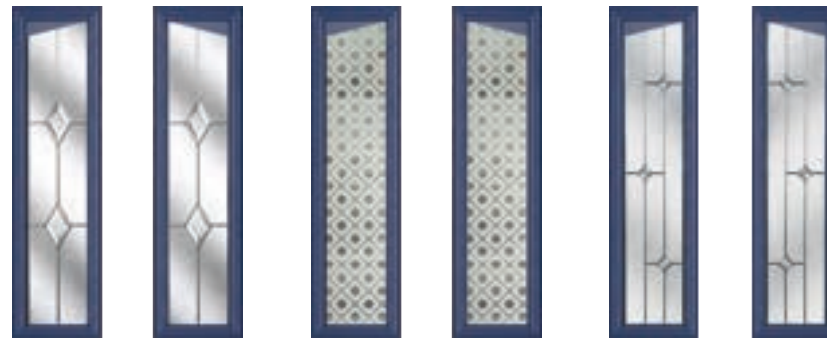

3 Decorative Glass Options

Classic

Mayfair

Zinc Star

8 Build your own door at compdoor.co.uk

White

Cream

Foiled White

Pebble Grey

Agate Grey

Anthracite

Slate Grey

French Grey

Schwarzbraun

Black

Duck Egg

Blue

Green

Chartwell

Red

Foiled Rosewood

Foiled Irish Oak

Foiled Golden Oak